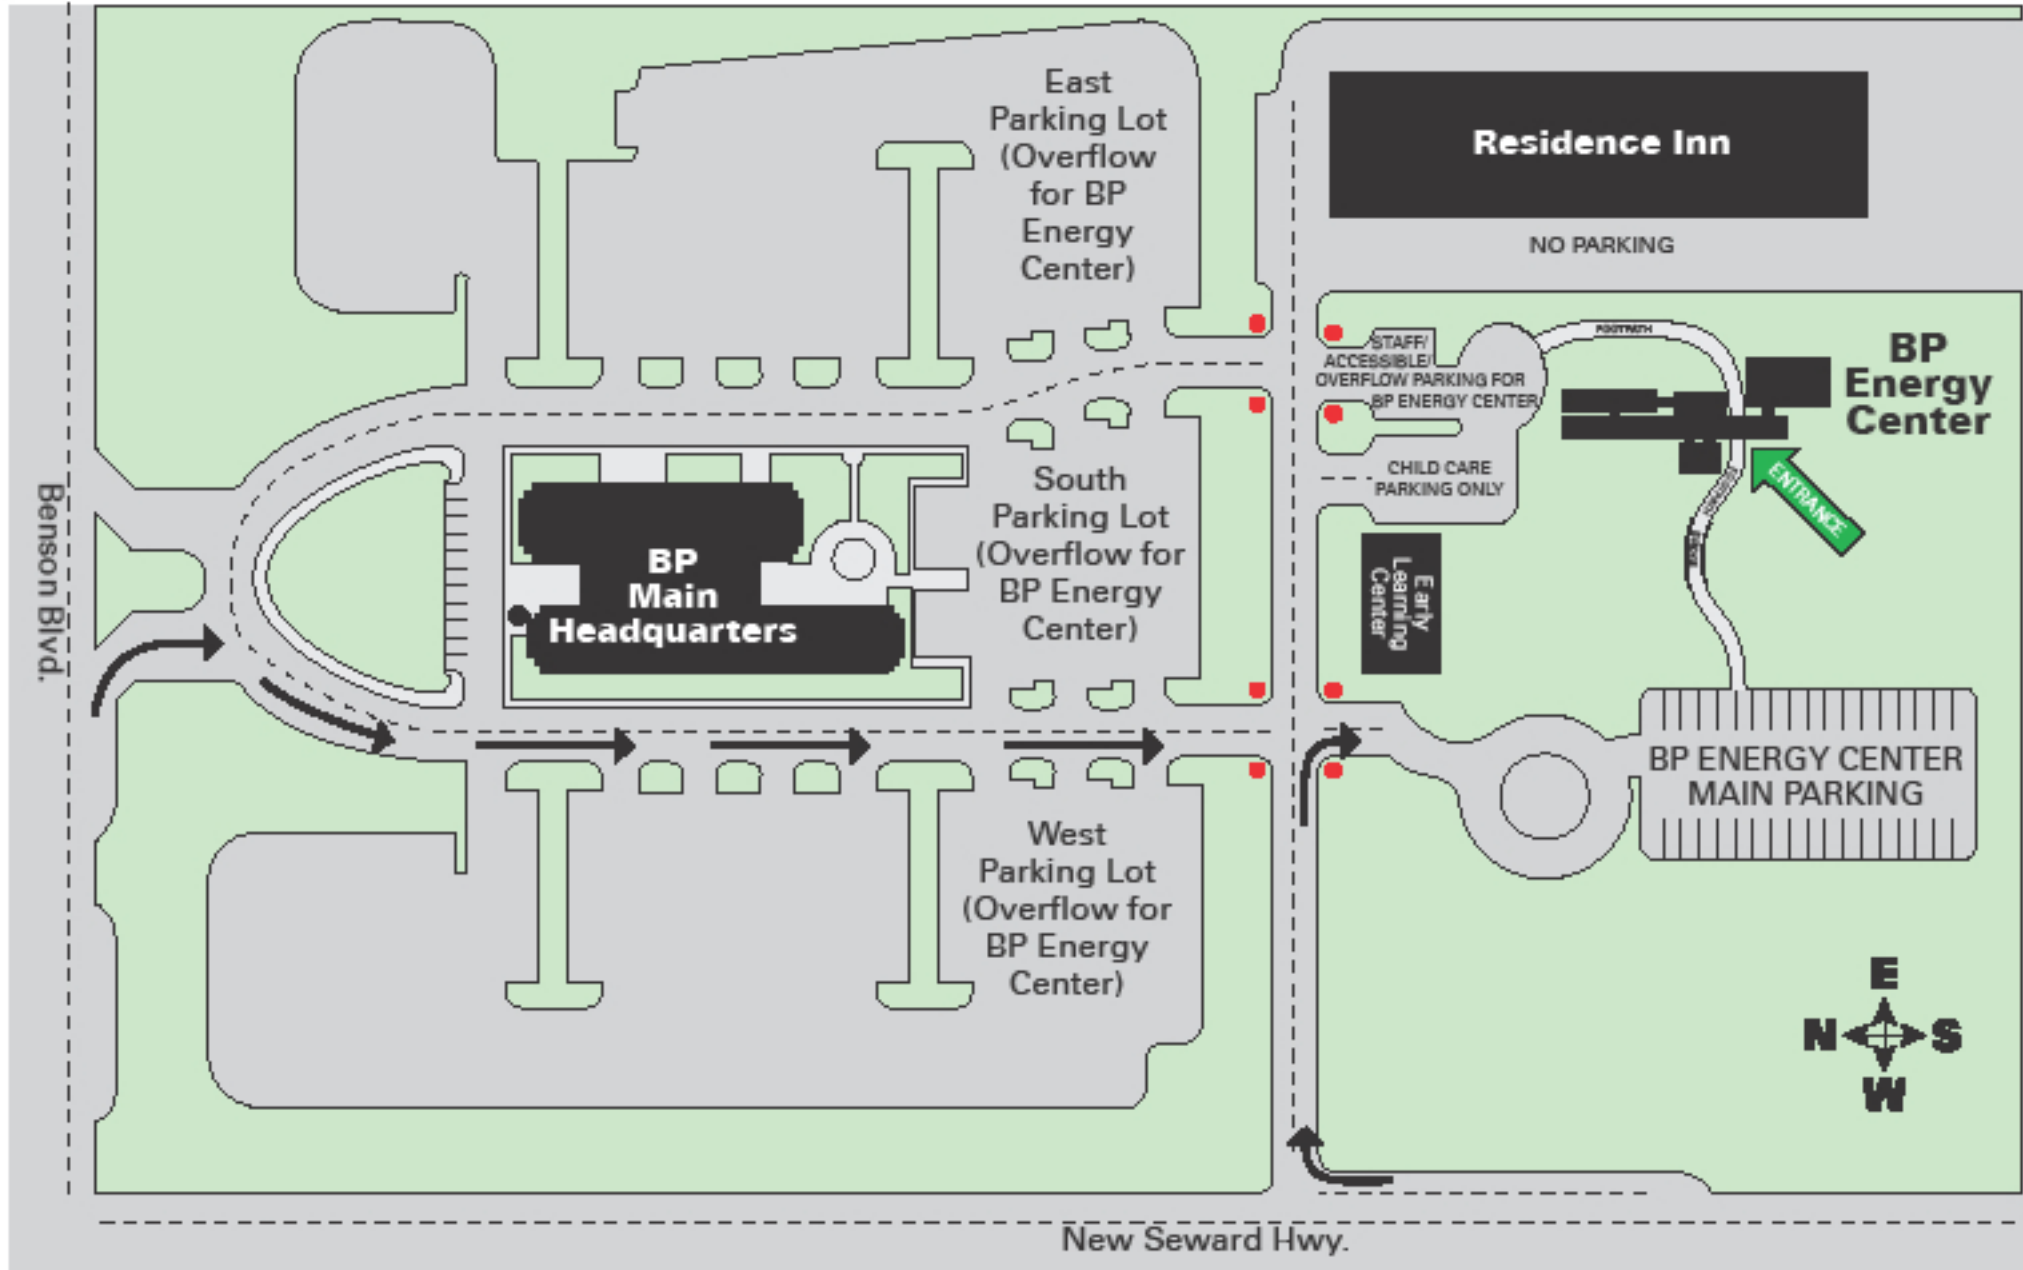

**Map to BP Energy Center
900 E. Benson Blvd., Anchorage, AK**

Directions: If northbound on New Seward Hwy., turn right into BP's southwest entrance. Turn right at the first stop sign into the BP Energy Center parking lot. Follow footpath through woods to building entrance.

If eastbound on Benson Blvd., turn right into BP's main entrance. Turn right and follow access road to 4-way stop. Continue through intersection into the BP Energy Center parking lot.